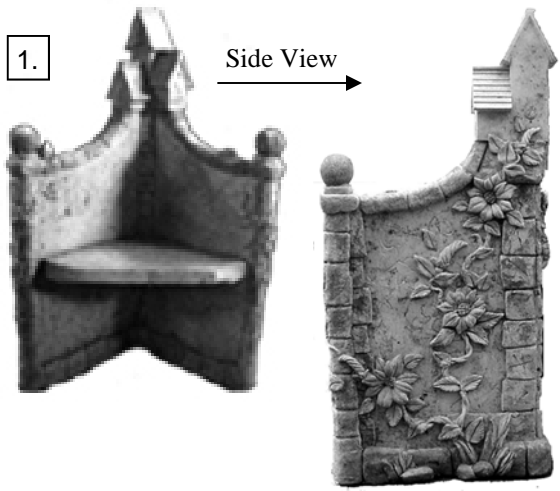

1.	BIRD BATH SET-Butterfly	Height	17.5 "
2.	BIRD BATH SET-Detailed Squirrel Large	Height	25 "
3.	BIRD BATH SET-Florida Sea Shell Large	Height	30 "
4.	BIRD BATH SET-Garden Fairy with Celtic Bowl	Height	29 "
5.	BIRD BATH SET-Garden Tools + Hat	Height	38 "
6.	BIRD BATH SET-Italian Small	Height	13 "
7.	BIRD BATH SET-Lady of the Sea	Height	34 "
8.	BIRD BATH SET-Tree with Squirrel & Squirrel on Bowl	Height	25 "
9.	BIRD BATH-Angel (one piece)	Height	15 "
10.	BIRD BATH-Bird Lover © (one piece)	Height	23 "
11.	BIRD BATH-Cardinal Couple (one piece)	Height	17 "
12.	BIRD BATH-Cat © (one piece)	Length	14 "

Top view of
Bird Bath-Grapes

13.	BIRD BATH-Cherubs (one piece)	Height	18 "
14.	BIRD BATH-Combo (one piece) Bird Bath or Sundial Base	Height	18 "
15.	BIRD BATH-Doves (one piece)	Height	17 "
16.	BIRD BATH-Frog (one piece)	Height	18.5 "
17.	BIRD BATH-Gabriel (one piece)	Height	19 "
18.	BIRD BATH-Golf Tee (one piece)	Height	18 "
19.	BIRD BATH-Grapes (one piece)	Height	21.5 "
20.	BIRD BATH-Kitty w ith Fish in Bowl (one piece)	Length	10 "
21.	BIRD BATH-Mini (one piece)	H X W	6 X 11 "
22.	BIRD BATH-Mini w ith Vines (one piece)	Height	10 "
23.	BIRD BATH-Pee Wee (one piece)	H x W	12 x 15 "
24.	BIRD BATH-Pee Wee w ith Vines © (one piece)	H x W	12 x 15 "
25.	BIRD BATH-Pineapple (one piece)	Height	13 "
26.	BIRD BATH-Pixie (one piece)	Height	19 "

1.

Butterfly Fountain
Top

Butterfly Fountain
pictured in
Garden

2.

FOUNTAIN-Cherub
(Top detail)

Top View of
Corinthian Fountain

3.

Corinthian Fountain
pictured with Angel-
Praying Plumbed

1.	FOUNTAIN-Butterfly (includes pump)	Height	22.5 "
2.	FOUNTAIN-Cherub (includes pump)	Height	47 "
3.	FOUNTAIN-Corinthian (includes pump)	H x Diameter	12 x 14 "

FITS BALUSTER AND SWEETHEART TOPS

FITS ALL TOPS, EXCEPT BALUSTER