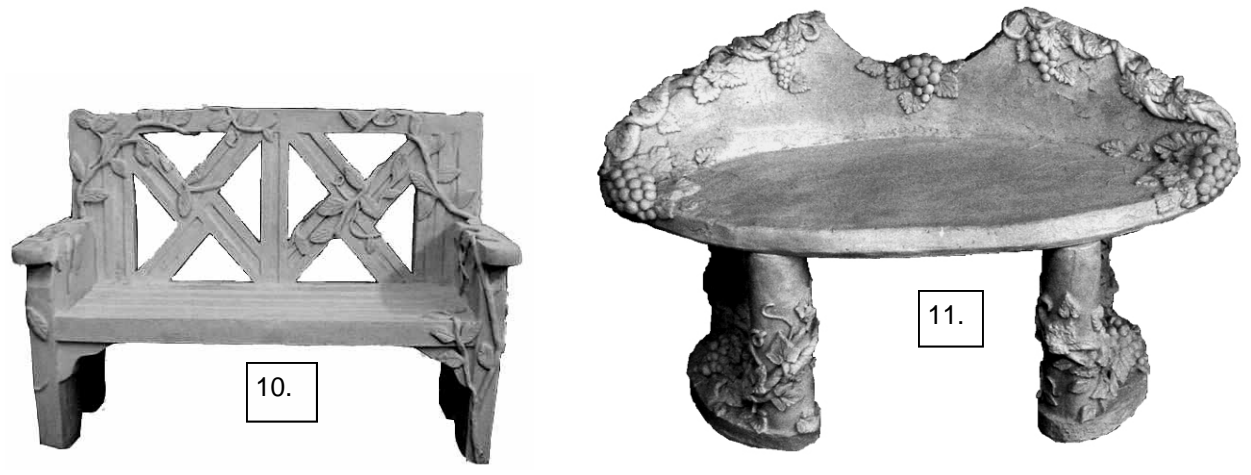

15.

16.

17.

18.

19

10.	GARDEN BENCH TOP-Baluster	Length	53 "
11.	GARDEN BENCH TOP-Cherub	Length	42 "
12.	GARDEN BENCH TOP-Curved Patterned	Length	42 "
13.	GARDEN BENCH TOP-Curved Smooth	Length	42 "
14.	GARDEN BENCH TOP-Grandparents	Length	40 "
15.	GARDEN BENCH TOP-Ivy	Length	24 "
16.	GARDEN BENCH TOP-Stairw ay to Heaven	Length	40 "
17.	GARDEN BENCH TOP-Straight	Length	42 "
18.	GARDEN BENCH TOP-Sw eetheart Patterened Edge	Length	25 "
19.	GARDEN BENCH TOP-Sw eetheart Smooth Edge	Length	25 "

1.	BENCH-Small	H X L	9 x 10 "
2.	GARDEN BENCH SET-Decorative Ivy	H x L	14 x 23 "
3.	GARDEN BENCH SET-Garden Tools-(Potting Bench)	H x L	38 x 42 "
4.	GARDEN BENCH SET-Log	H x W x D	22 x 38 x 17 "
5.	GARDEN BENCH SET-Mini with Vines-one piece	H x L	8 x 28 "
6.	GARDEN BENCH SET-Mini-One Piece	H x L	9.25 x 25 "
7.	GARDEN BENCH SET-Mini-Three Pieces	H x L	8.5 x 24 "
8.	GARDEN BENCH SET-Old World Style with Bird Houses	H x L	41 x 39 "
9.	GARDEN BENCH SET-Squirrel Legs with Wood Grain Seat	H X L	14 x 34 "
10.	GARDEN BENCH SET-Victorian High-Back (one piece)	H x W	19 x 26 "
11.	GARDEN BENCH SET-Vines and Grapes	H x L	14 x 40 "