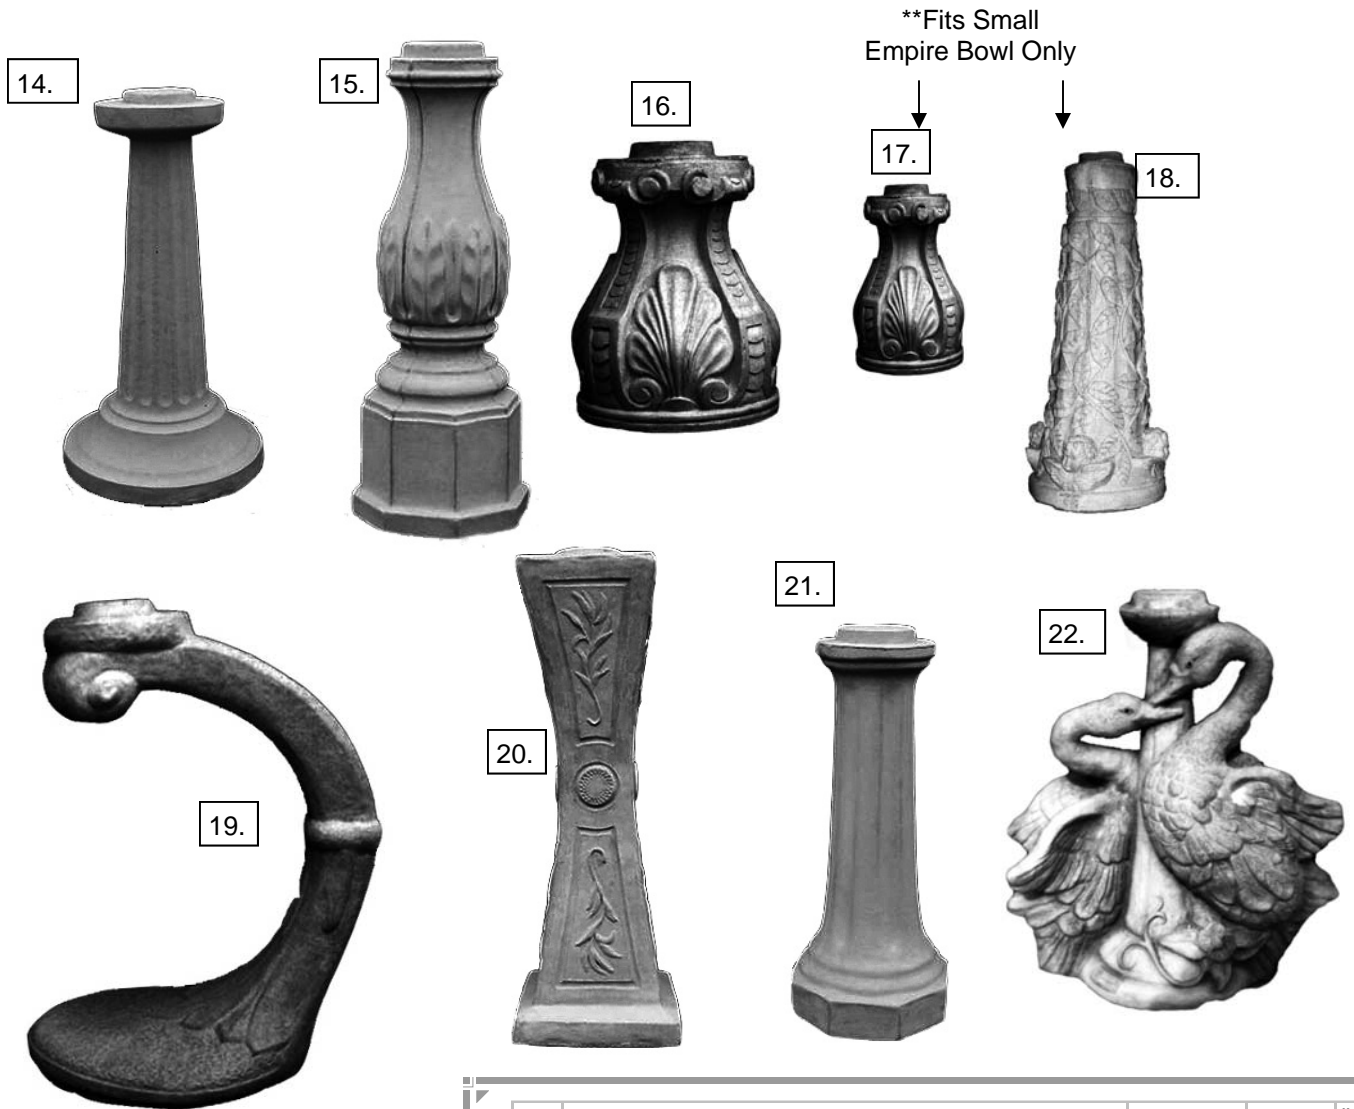

48.

50.

52.

51.

54.

53.

55.

1.	BABY-Newborn-Sheltered in Angel Wings	Length	14
2.	BUTTERFLY GIRL	Height	35
3.	GARDEN PIXIE ©	Height	7
4.	GARDEN PIXIE-with Bird Bath ©	Height	7
5.	GARDEN PIXIE-with Flute	Height	7
6.	LOVING HANDS	Height	11
7.	MAN of the WOODS	Height	19
8.	MERMAID ©	Length	13
9.	NATURE'S CHILD	Height	22
10.	PIXIE-with Lantern	Height	15
11.	SNOWMAN-Large (with broom)	Height	24
12.	SNOWMAN-Small	Height	9
13.	SNOWMAN-Small Detailed ©	Height	9

OUTDOOR ACCENTS

All pedestals shown fit all Bird Bath Bowls on the opposite page unless otherwise noted.

1.	BIRD BATH BOWL-Butterfly Large	W x L	23 X 19	"
2.	BIRD BATH BOWL-Cherubs with Grapes Medium	Diameter	17	"
3.	BIRD BATH BOWL-Clam Small	Diameter	17	"
4.	BIRD BATH BOWL-Contemporary Large	Diameter	24	"
5.	BIRD BATH BOWL-Daisy Large	Diameter	26	"
6.	BIRD BATH BOWL-Empire Large	Diameter	24	"
7.	BIRD BATH BOWL-Empire Small	Diameter	17	"
8.	BIRD BATH BOWL-Plateau	Diameter	18	"
9.	BIRD BATH BOWL-Serrated Large	Diameter	24	"
10.	BIRD BATH BOWL-Shell Small	Diameter	17	"
11.	BIRD BATH BOWL-Square Large	Diameter	22	"
12.	BIRD BATH BOWL-Sunflower Large	Diameter	21	"
13.	BIRD BATH BOWL-Tulip Large	Diameter	24	"
14.	PEDESTAL-Corinthian	Height	24	"
15.	PEDESTAL-Fern Leaf Large	Height	27	"
16.	PEDESTAL-Italian Medium	Height	14	"
17.	PEDESTAL-Italian Small	Height	9	"
18.	PEDESTAL-Leaves with Cherubs on the bottom	Height	22	"
19.	PEDESTAL-Ranki Arm	Height	32	"
20.	PEDESTAL-Square Corners	Height	28	"
21.	PEDESTAL-Straight Lined Medium	Height	23	"
22.	PEDESTAL-Swan Large	Height	24	"
23.	PEDESTAL-Swirled Large	Height	21	"
24.	PEDESTAL-Swirled Small	Height	14	"