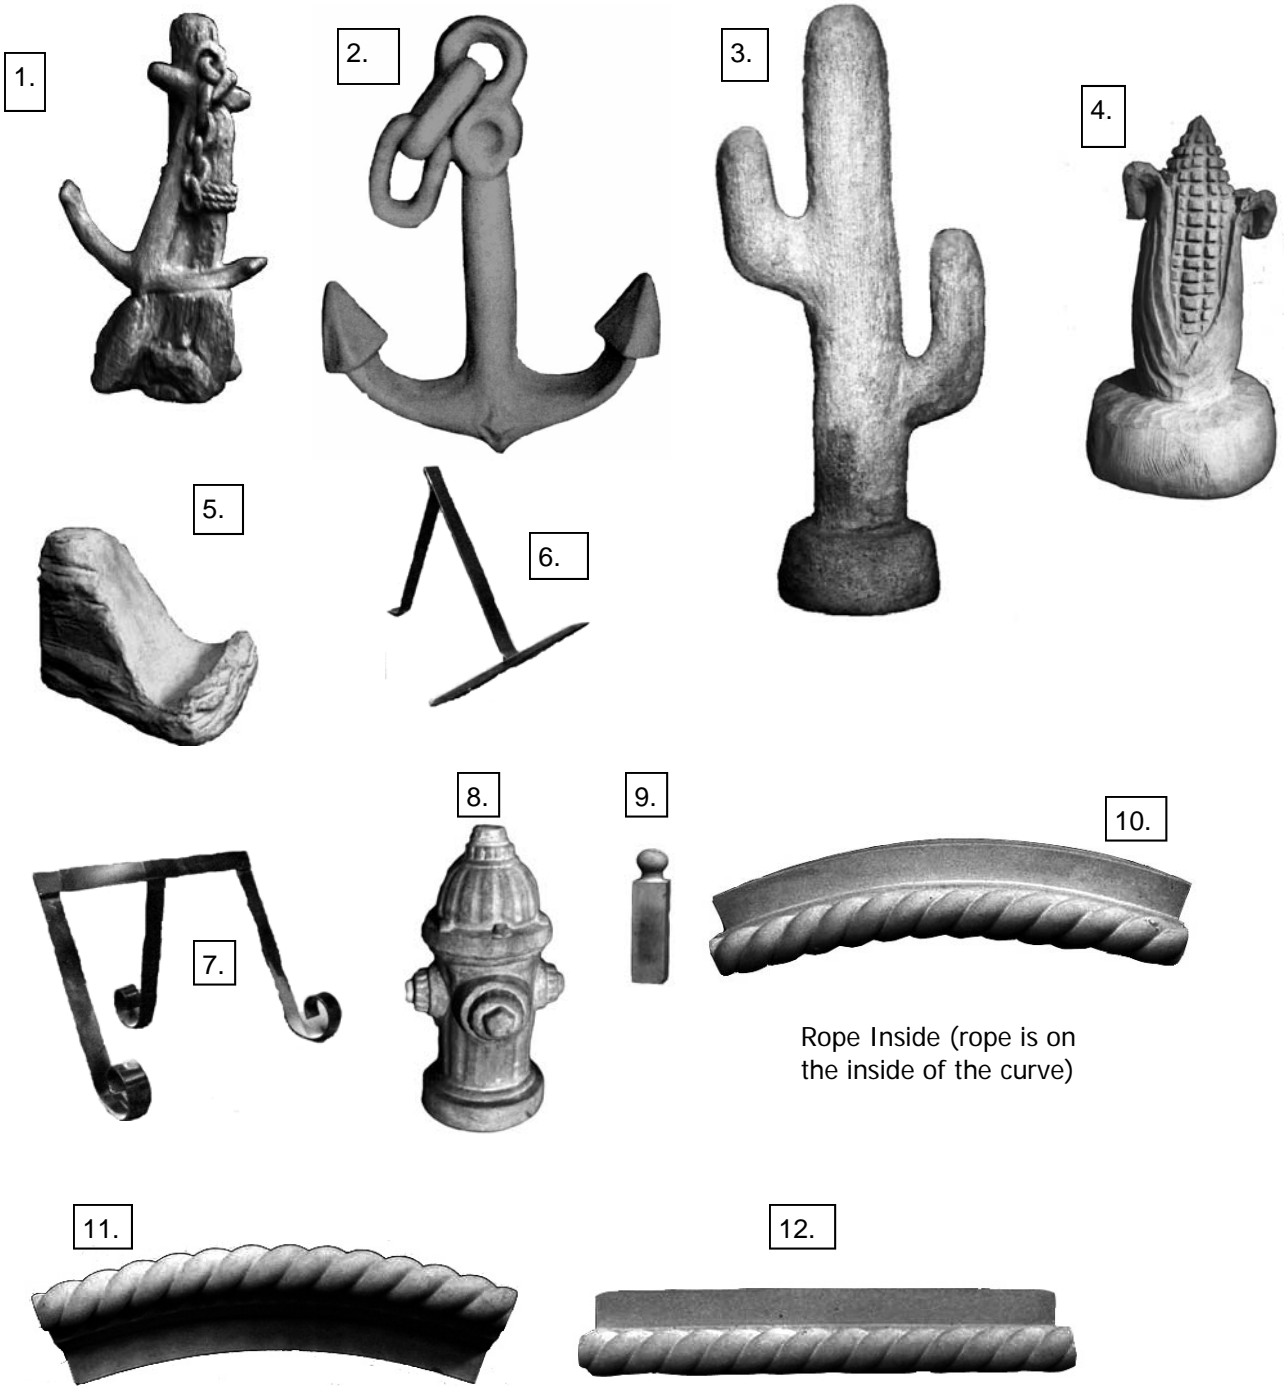

Sold as wall hangings. Shown here on concrete easel. Easel can be found on page 65

24.

25.

26.

16.	WALL HANGING-Magnolia Lady ©	Height	10.5 "
17.	WALL HANGING-Martha Stewart Doesn't Live Here	Width	12 "
18.	WALL HANGING-Mirror, Mirror... I've become my Mother	Width	15 "
19.	WALL HANGING-Moon & Pixie (Feeder)	Width	10 "
20.	WALL HANGING-Rose Planter	Height	12.5 "
21.	WALL HANGING-Secret Garden	Diameter	11 "
22.	WALL HANGING-Seeds, Nuts & Berries Heart © Large	Width	14 "
23.	WALL HANGING-Seeds, Nuts & Berries Heart © Small	Width	6 "
24.	WALL HANGING-Squirrel Bird Feeder	Height	10.5 "
25.	WALL HANGING-Tree Face (4 pieces)	Adjustable	"
26.	WALL HANGING-Tree Frog	Length	11 "