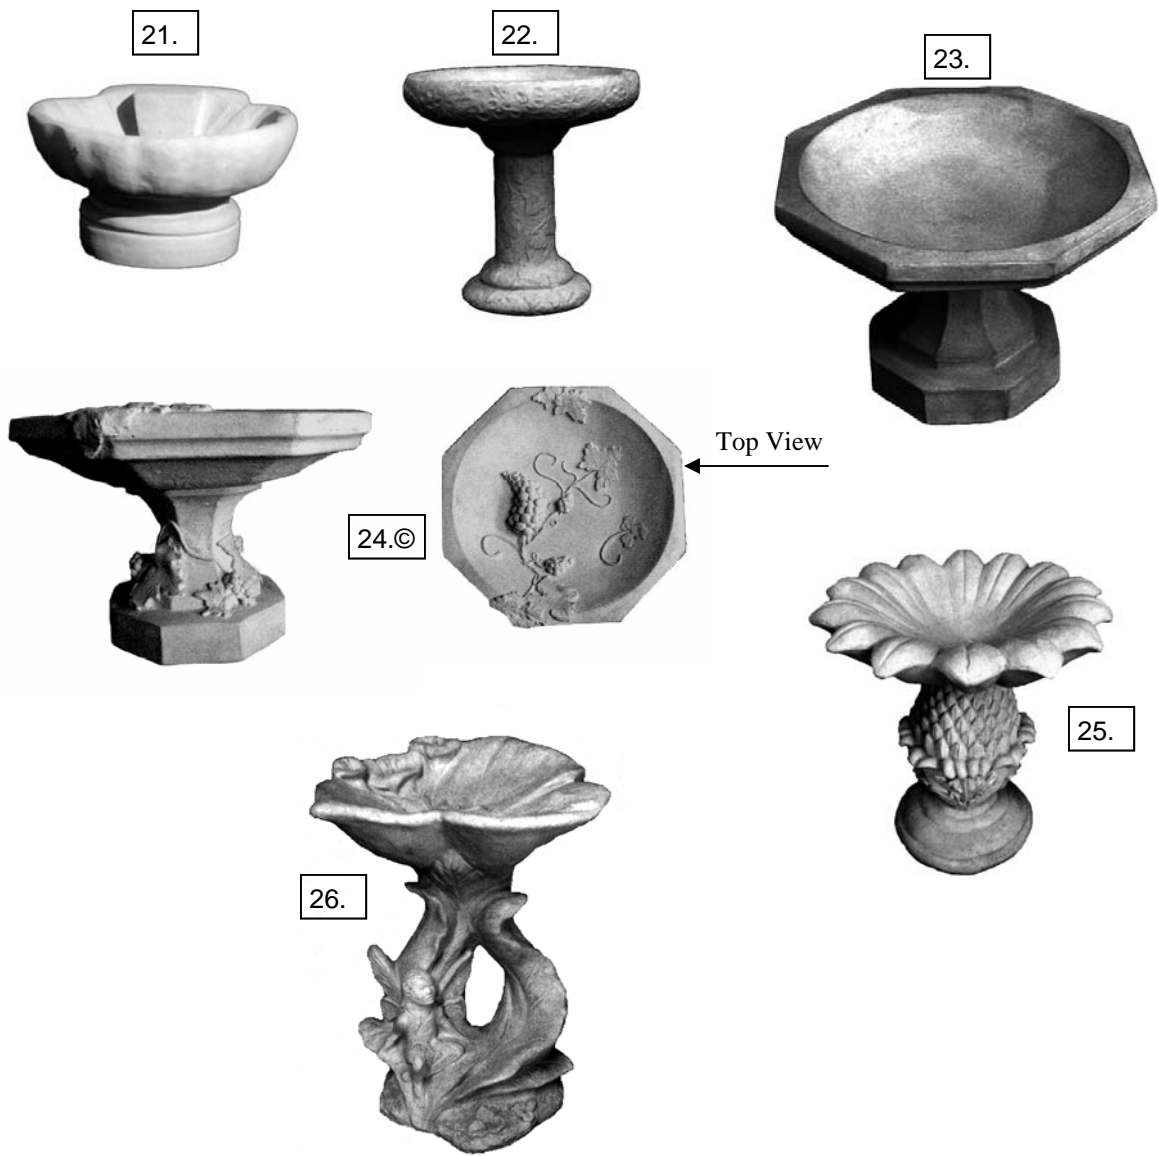

13.	BIRD BATH-Cherubs (one piece)	Height	18 "
14.	BIRD BATH-Combo (one piece) Bird Bath or Sundial Base	Height	18 "
15.	BIRD BATH-Doves (one piece)	Height	17 "
16.	BIRD BATH-Frog (one piece)	Height	18.5 "
17.	BIRD BATH-Gabriel (one piece)	Height	19 "
18.	BIRD BATH-Golf Tee (one piece)	Height	18 "
19.	BIRD BATH-Grapes (one piece)	Height	21.5 "
20.	BIRD BATH-Kitty w ith Fish in Bowl (one piece)	Length	10 "
21.	BIRD BATH-Mini (one piece)	H X W	6 X 11 "
22.	BIRD BATH-Mini w ith Vines (one piece)	Height	10 "
23.	BIRD BATH-Pee Wee (one piece)	H x W	12 x 15 "
24.	BIRD BATH-Pee Wee w ith Vines © (one piece)	H x W	12 x 15 "
25.	BIRD BATH-Pineapple (one piece)	Height	13 "
26.	BIRD BATH-Pixie (one piece)	Height	19 "