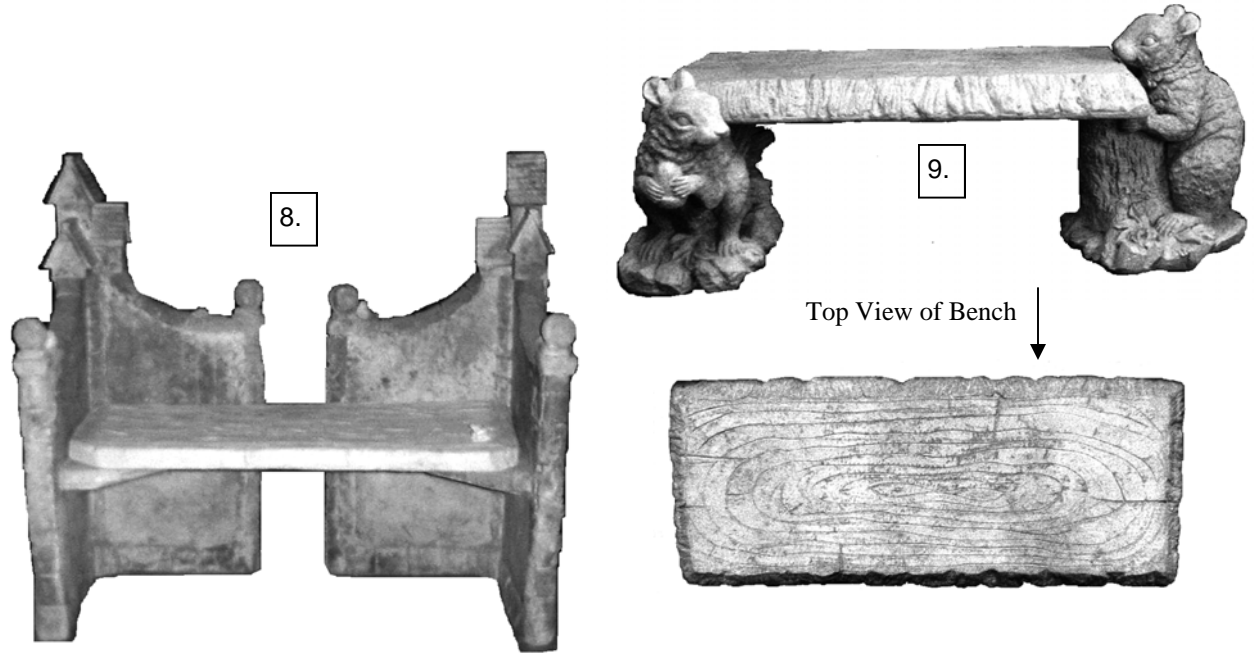

15.

16.

17.

18.

19

10.	GARDEN BENCH TOP-Baluster	Length	53 "
11.	GARDEN BENCH TOP-Cherub	Length	42 "
12.	GARDEN BENCH TOP-Curved Patterned	Length	42 "
13.	GARDEN BENCH TOP-Curved Smooth	Length	42 "
14.	GARDEN BENCH TOP-Grandparents	Length	40 "
15.	GARDEN BENCH TOP-Ivy	Length	24 "
16.	GARDEN BENCH TOP-Stairw ay to Heaven	Length	40 "
17.	GARDEN BENCH TOP-Straight	Length	42 "
18.	GARDEN BENCH TOP-Sw eetheart Patterened Edge	Length	25 "
19.	GARDEN BENCH TOP-Sw eetheart Smooth Edge	Length	25 "

1.	BENCH-Small	H X L	9 x 10 "
2.	GARDEN BENCH SET-Decorative Ivy	H x L	14 x 23 "
3.	GARDEN BENCH SET-Garden Tools-(Potting Bench)	H x L	38 x 42 "
4.	GARDEN BENCH SET-Log	H x W x D	22 x 38 x 17 "
5.	GARDEN BENCH SET-Mini with Vines-one piece	H x L	8 x 28 "
6.	GARDEN BENCH SET-Mini-One Piece	H x L	9.25 x 25 "
7.	GARDEN BENCH SET-Mini-Three Pieces	H x L	8.5 x 24 "
8.	GARDEN BENCH SET-Old World Style with Bird Houses	H x L	41 x 39 "
9.	GARDEN BENCH SET-Squirrel Legs with Wood Grain Seat	H X L	14 x 34 "
10.	GARDEN BENCH SET-Victorian High-Back (one piece)	H x W	19 x 26 "
11.	GARDEN BENCH SET-Vines and Grapes	H x L	14 x 40 "