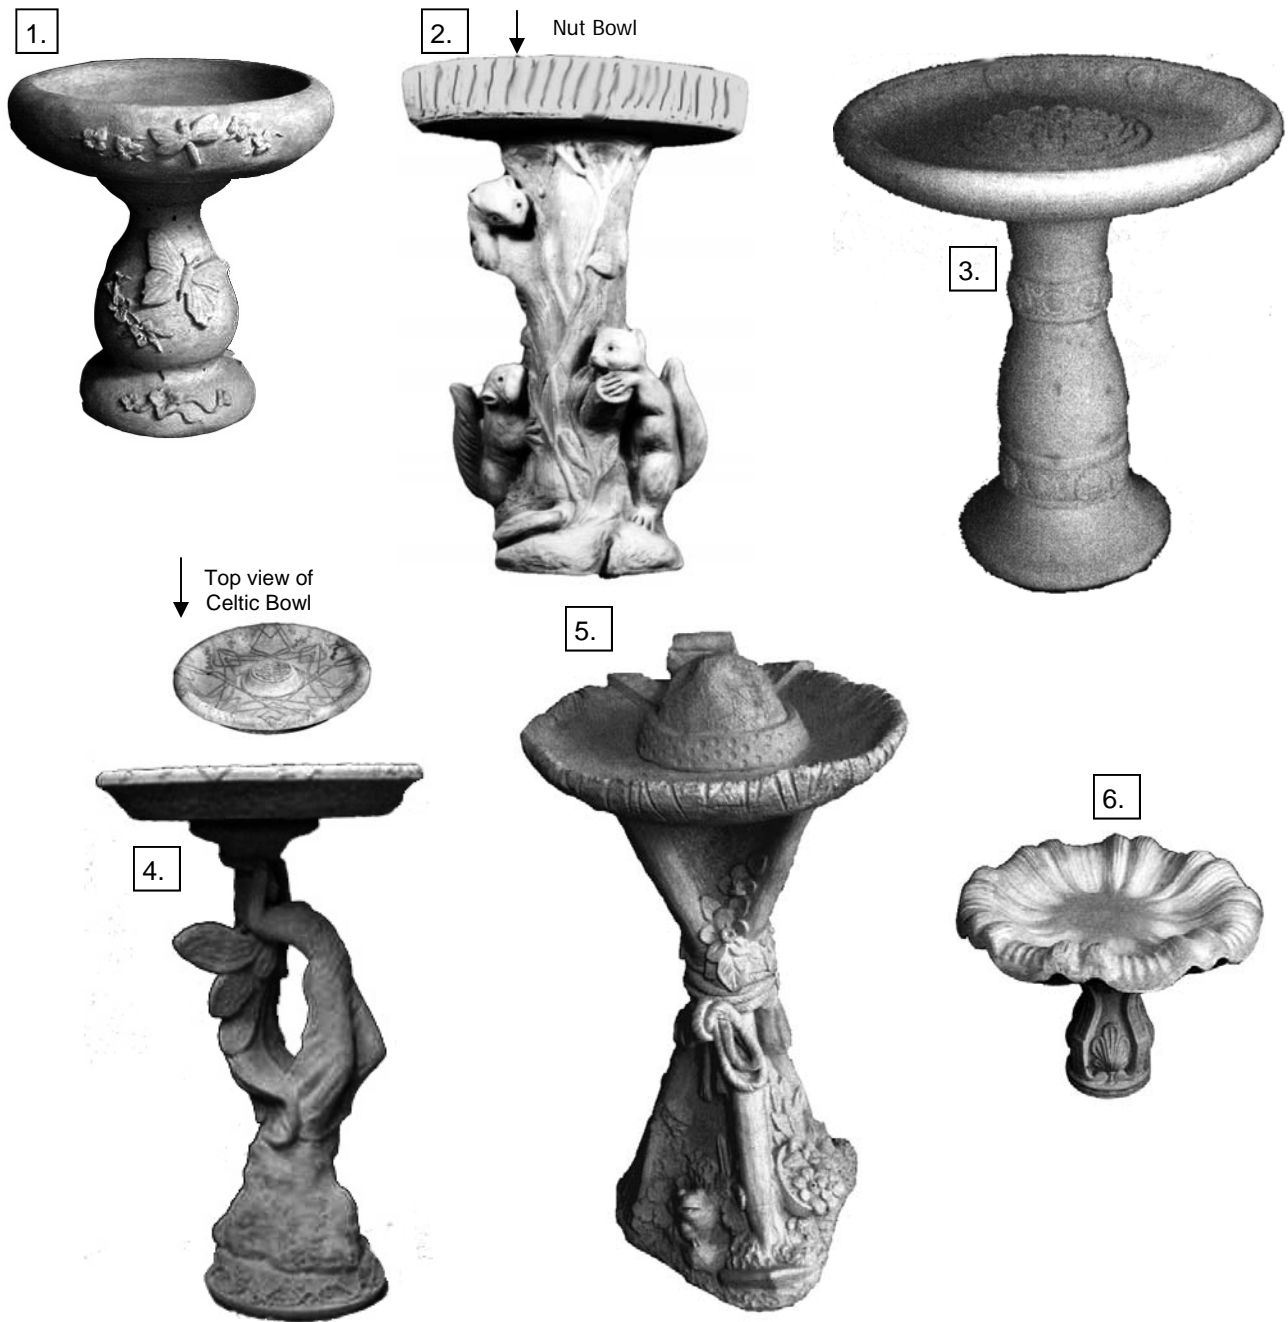

48.

50.

52.

51.

54.

53.

55.

1.	BABY-Newborn-Sheltered in Angel Wings	Length	14
2.	BUTTERFLY GIRL	Height	35
3.	GARDEN PIXIE ©	Height	7
4.	GARDEN PIXIE-with Bird Bath ©	Height	7
5.	GARDEN PIXIE-with Flute	Height	7
6.	LOVING HANDS	Height	11
7.	MAN of the WOODS	Height	19
8.	MERMAID ©	Length	13
9.	NATURE'S CHILD	Height	22
10.	PIXIE-with Lantern	Height	15
11.	SNOWMAN-Large (with broom)	Height	24
12.	SNOWMAN-Small	Height	9
13.	SNOWMAN-Small Detailed ©	Height	9

OUTDOOR ACCENTS

All pedestals shown fit all Bird Bath Bowls on the opposite page unless otherwise noted.

1.	BIRD BATH BOWL-Butterfly Large	W x L	23 X 19	"
2.	BIRD BATH BOWL-Cherubs with Grapes Medium	Diameter	17	"
3.	BIRD BATH BOWL-Clam Small	Diameter	17	"
4.	BIRD BATH BOWL-Contemporary Large	Diameter	24	"
5.	BIRD BATH BOWL-Daisy Large	Diameter	26	"
6.	BIRD BATH BOWL-Empire Large	Diameter	24	"
7.	BIRD BATH BOWL-Empire Small	Diameter	17	"
8.	BIRD BATH BOWL-Plateau	Diameter	18	"
9.	BIRD BATH BOWL-Serrated Large	Diameter	24	"
10.	BIRD BATH BOWL-Shell Small	Diameter	17	"
11.	BIRD BATH BOWL-Square Large	Diameter	22	"
12.	BIRD BATH BOWL-Sunflower Large	Diameter	21	"
13.	BIRD BATH BOWL-Tulip Large	Diameter	24	"
14.	PEDESTAL-Corinthian	Height	24	"
15.	PEDESTAL-Fern Leaf Large	Height	27	"
16.	PEDESTAL-Italian Medium	Height	14	"
17.	PEDESTAL-Italian Small	Height	9	"
18.	PEDESTAL-Leaves with Cherubs on the bottom	Height	22	"
19.	PEDESTAL-Ranki Arm	Height	32	"
20.	PEDESTAL-Square Corners	Height	28	"
21.	PEDESTAL-Straight Lined Medium	Height	23	"
22.	PEDESTAL-Swan Large	Height	24	"
23.	PEDESTAL-Swirled Large	Height	21	"
24.	PEDESTAL-Swirled Small	Height	14	"