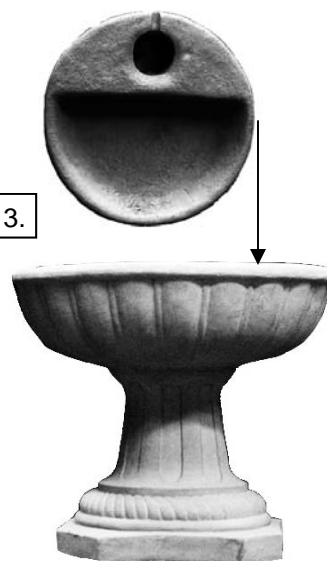

Top view of
Bird Bath-Grapes

13.	BIRD BATH-Cherubs (one piece)	Height	18 "
14.	BIRD BATH-Combo (one piece) Bird Bath or Sundial Base	Height	18 "
15.	BIRD BATH-Doves (one piece)	Height	17 "
16.	BIRD BATH-Frog (one piece)	Height	18.5 "
17.	BIRD BATH-Gabriel (one piece)	Height	19 "
18.	BIRD BATH-Golf Tee (one piece)	Height	18 "
19.	BIRD BATH-Grapes (one piece)	Height	21.5 "
20.	BIRD BATH-Kitty w ith Fish in Bowl (one piece)	Length	10 "
21.	BIRD BATH-Mini (one piece)	H X W	6 X 11 "
22.	BIRD BATH-Mini w ith Vines (one piece)	Height	10 "
23.	BIRD BATH-Pee Wee (one piece)	H x W	12 x 15 "
24.	BIRD BATH-Pee Wee w ith Vines © (one piece)	H x W	12 x 15 "
25.	BIRD BATH-Pineapple (one piece)	Height	13 "
26.	BIRD BATH-Pixie (one piece)	Height	19 "

1.

Butterfly Fountain
Top

Butterfly Fountain
pictured in
Garden

2.

FOUNTAIN-Cherub
(Top detail)

Top View of
Corinthian Fountain

3.

Corinthian Fountain
pictured with Angel-
Praying Plumbed

1.	FOUNTAIN-Butterfly (includes pump)	Height	22.5 "
2.	FOUNTAIN-Cherub (includes pump)	Height	47 "
3.	FOUNTAIN-Corinthian (includes pump)	H x Diameter	12 x 14 "

FITS BALUSTER AND SWEETHEART TOPS

FITS ALL TOPS, EXCEPT BALUSTER