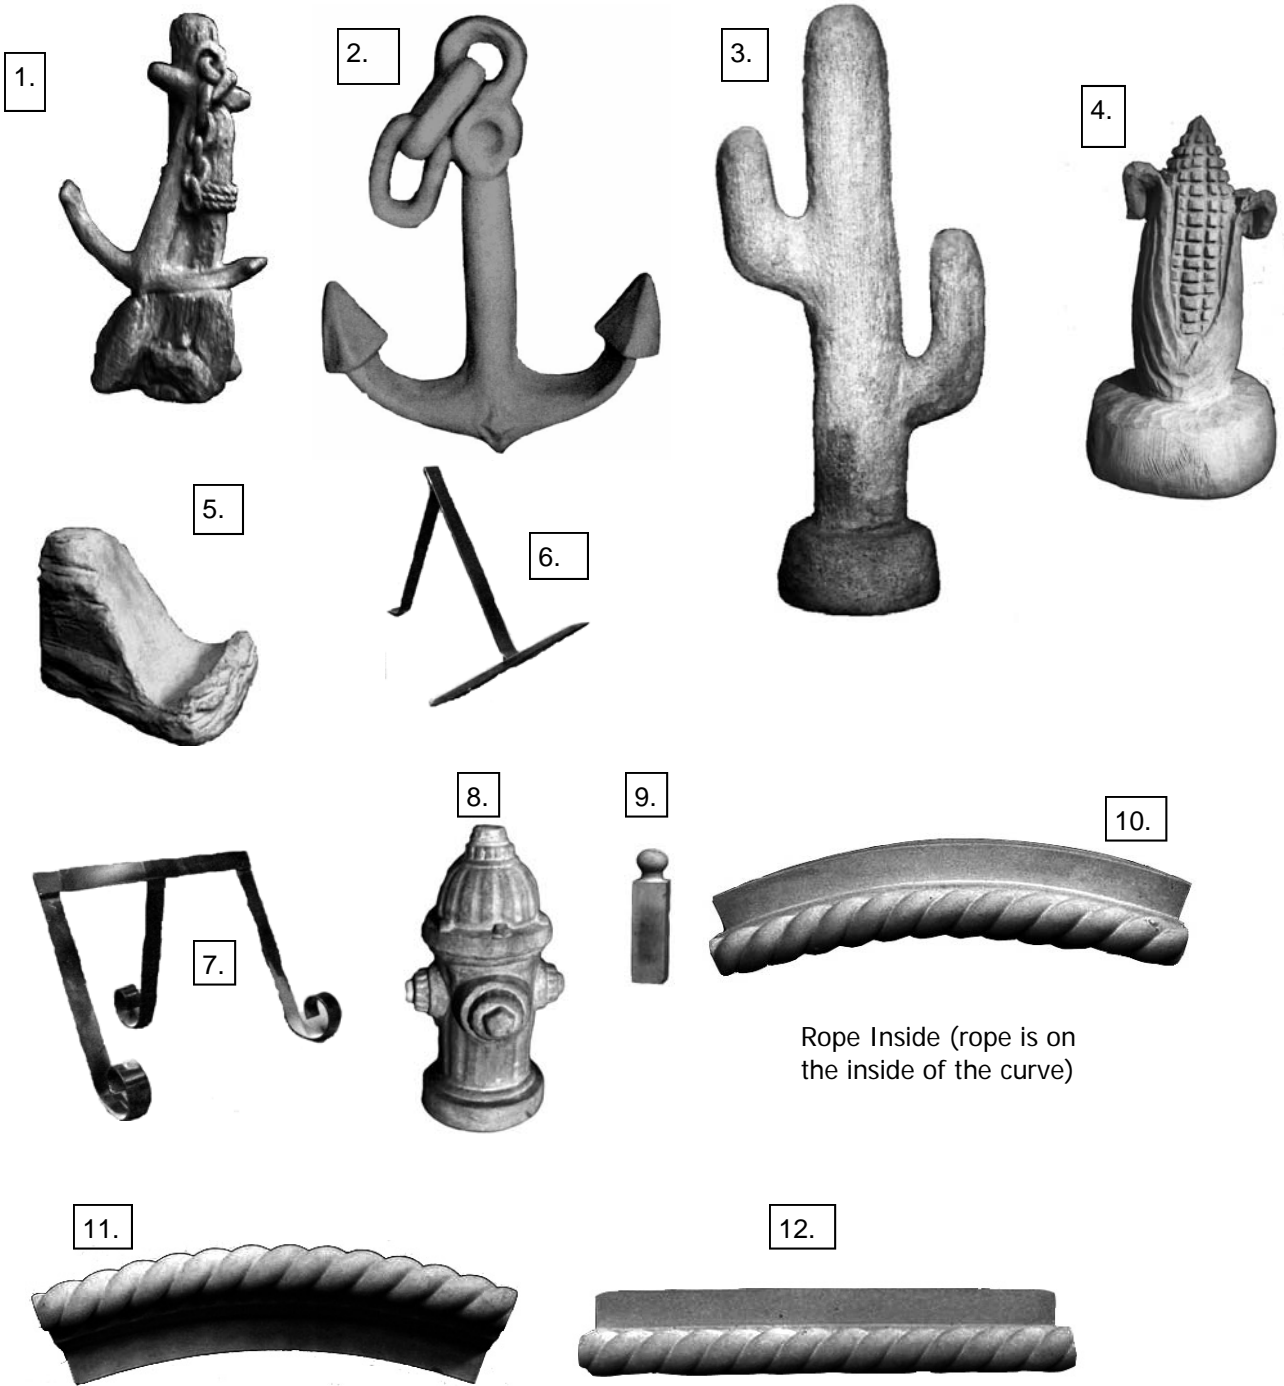

16.©

17.

18.

19.

20.

21.

22.©

23.©

Sold as wall hangings. Shown here on concrete easel. Easel can be found on page 65

24.

25.

26.

16.	WALL HANGING-Magnolia Lady ©	Height	10.5 "
17.	WALL HANGING-Martha Stewart Doesn't Live Here	Width	12 "
18.	WALL HANGING-Mirror, Mirror... I've become my Mother	Width	15 "
19.	WALL HANGING-Moon & Pixie (Feeder)	Width	10 "
20.	WALL HANGING-Rose Planter	Height	12.5 "
21.	WALL HANGING-Secret Garden	Diameter	11 "
22.	WALL HANGING-Seeds, Nuts & Berries Heart © Large	Width	14 "
23.	WALL HANGING-Seeds, Nuts & Berries Heart © Small	Width	6 "
24.	WALL HANGING-Squirrel Bird Feeder	Height	10.5 "
25.	WALL HANGING-Tree Face (4 pieces)	Adjustable	"
26.	WALL HANGING-Tree Frog	Length	11 "

Rope Inside (rope is on the inside of the curve)

Rope Outside (rope is on the outside of the curve)

1.	ANCHOR-and Posts	Height	19 "
2.	ANCHOR-Large	Height	24 "
3.	CACTUS	Height	36 "
4.	CORN-Ear of Corn	Height	22 "
5.	EASEL-Cement	H x W	7 x 7 "
6.	EASEL-(Metal) Flat © Painted Black	Height	10 "
7.	EASEL-(Metal) Single Loop-Painted Black	Height	12 "
8.	FIRE HYDRANT	Height	16 "
9.	LAWN EDGING-Post	Height	5 "
10.	LAWN EDGING-Rope Inside	Length	24 "
11.	LAWN EDGING-Rope Outside	Length	24 "
12.	LAWN EDGING-Straight Piece	Length	24 "