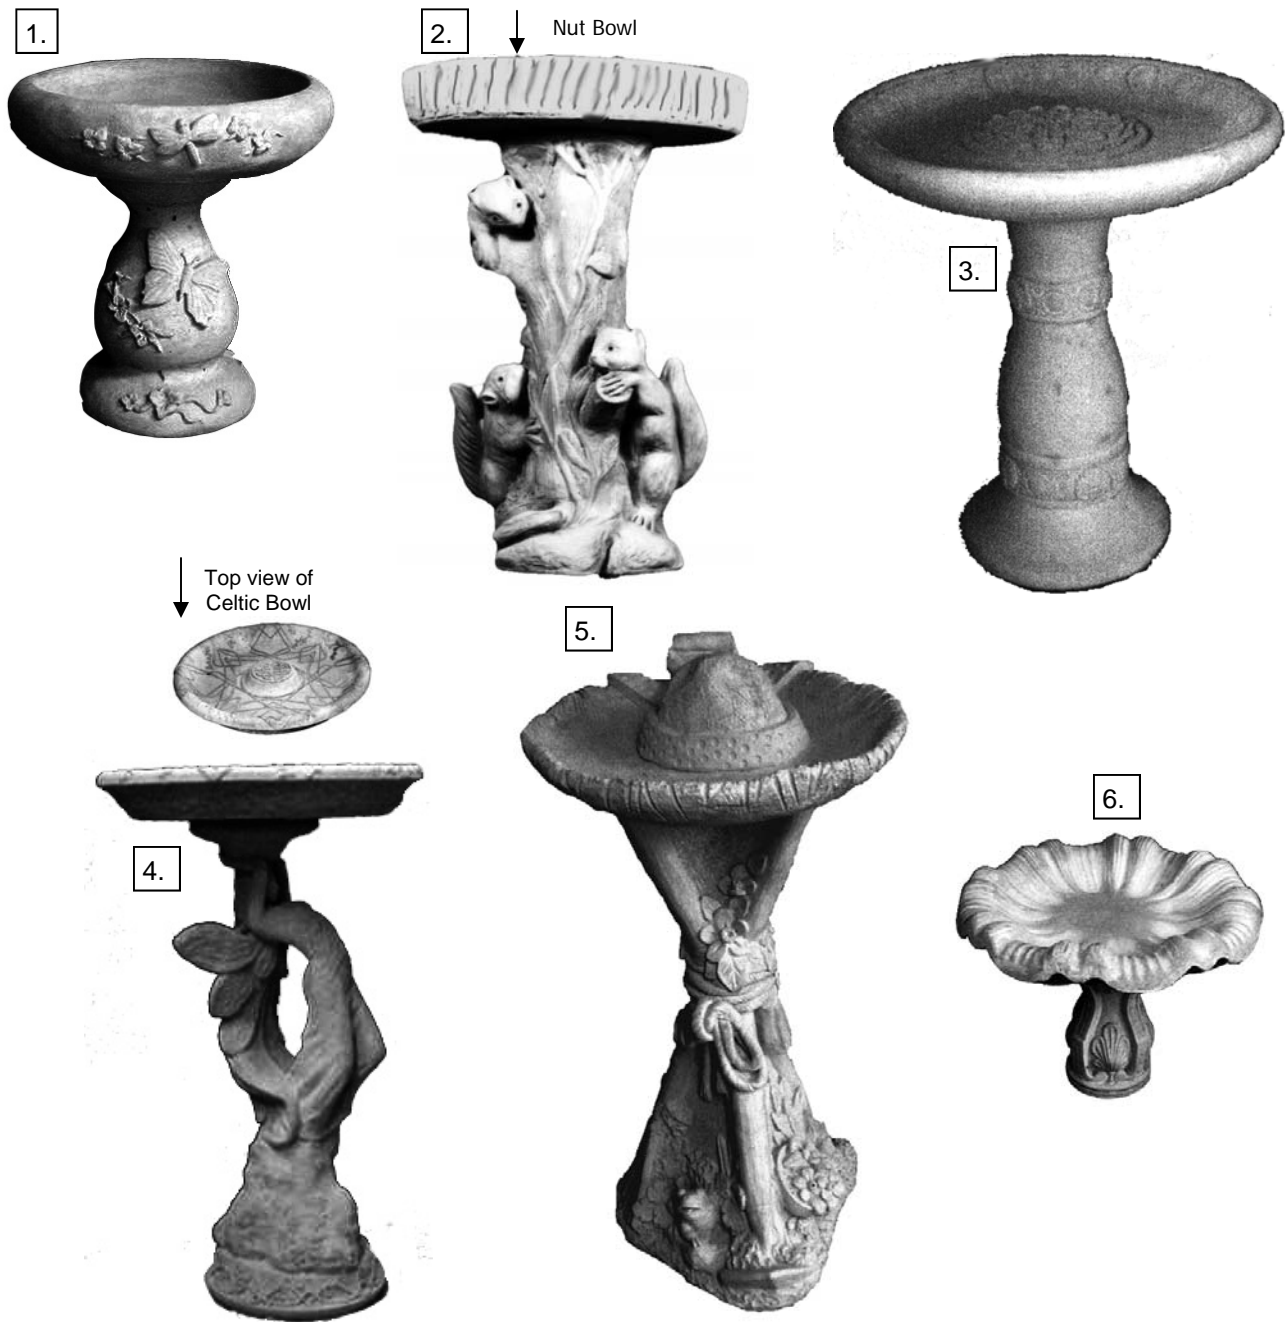

OUTDOOR ACCENTS

All pedestals shown fit all Bird Bath Bowls on the opposite page unless otherwise noted.

1.	BIRD BATH BOWL-Butterfly Large	W x L	23 X 19	"
2.	BIRD BATH BOWL-Cherubs with Grapes Medium	Diameter	17	"
3.	BIRD BATH BOWL-Clam Small	Diameter	17	"
4.	BIRD BATH BOWL-Contemporary Large	Diameter	24	"
5.	BIRD BATH BOWL-Daisy Large	Diameter	26	"
6.	BIRD BATH BOWL-Empire Large	Diameter	24	"
7.	BIRD BATH BOWL-Empire Small	Diameter	17	"
8.	BIRD BATH BOWL-Plateau	Diameter	18	"
9.	BIRD BATH BOWL-Serrated Large	Diameter	24	"
10.	BIRD BATH BOWL-Shell Small	Diameter	17	"
11.	BIRD BATH BOWL-Square Large	Diameter	22	"
12.	BIRD BATH BOWL-Sunflower Large	Diameter	21	"
13.	BIRD BATH BOWL-Tulip Large	Diameter	24	"
14.	PEDESTAL-Corinthian	Height	24	"
15.	PEDESTAL-Fern Leaf Large	Height	27	"
16.	PEDESTAL-Italian Medium	Height	14	"
17.	PEDESTAL-Italian Small	Height	9	"
18.	PEDESTAL-Leaves with Cherubs on the bottom	Height	22	"
19.	PEDESTAL-Ranki Arm	Height	32	"
20.	PEDESTAL-Square Corners	Height	28	"
21.	PEDESTAL-Straight Lined Medium	Height	23	"
22.	PEDESTAL-Swan Large	Height	24	"
23.	PEDESTAL-Swirled Large	Height	21	"
24.	PEDESTAL-Swirled Small	Height	14	"

1.	BIRD BATH SET-Butterfly	Height	17.5 "
2.	BIRD BATH SET-Detailed Squirrel Large	Height	25 "
3.	BIRD BATH SET-Florida Sea Shell Large	Height	30 "
4.	BIRD BATH SET-Garden Fairy with Celtic Bowl	Height	29 "
5.	BIRD BATH SET-Garden Tools + Hat	Height	38 "
6.	BIRD BATH SET-Italian Small	Height	13 "
7.	BIRD BATH SET-Lady of the Sea	Height	34 "
8.	BIRD BATH SET-Tree with Squirrel & Squirrel on Bowl	Height	25 "
9.	BIRD BATH-Angel (one piece)	Height	15 "
10.	BIRD BATH-Bird Lover © (one piece)	Height	23 "
11.	BIRD BATH-Cardinal Couple (one piece)	Height	17 "
12.	BIRD BATH-Cat © (one piece)	Length	14 "