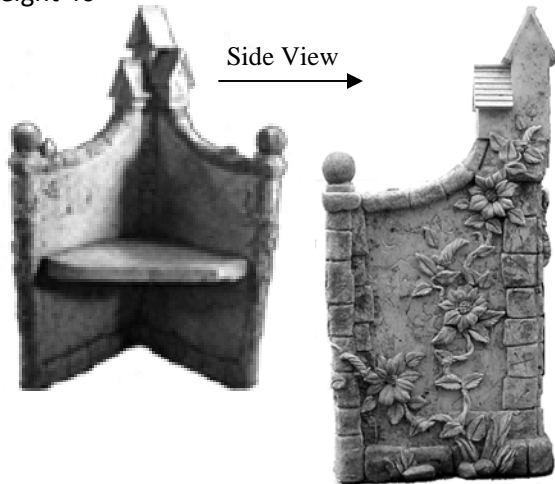

FROG-on Lily Pad  
Height 6"

Can be plumbed

FROG-Sitting on Flower Pot  
Height 18"

FROG-TOAD HOUSE ©  
Height 6"

FROG-TOAD HOUSE-Detailed  
Height 7"

FROG-TOAD-Bubba Large  
Height 9"

FROG-TOAD-Bubba Small  
Height 6"

FROG-TOAD-Buddies  
Height 3"

FROG-TOAD-Giant ©  
Height 10"

FROG-TOAD-Medium  
Height 4"

FROG-TOAD-Small  
Height 2"

FROG-TOAD-Spadefoot ©  
Height 5"

FROG-TOAD-Tiny  
Height 1.75"

FROG-TOAD-Tower  
Height 13"

FROG-TOAD-Twins/Welcome sign  
Height 10 x Length 12"

FROG-Welcome to my Pad  
Length 11"

*Sign reads:  
"Welcome to My Pad"*

FROG-with Golf Club  
Height 7"

GARDEN BENCH LEG-(Old World Style)  
with Bird Houses  
Height 40"

GARDEN BENCH LEG-Baluster  
Height 15.5"

FITS BALUSTER AND  
SWEETHEART TOPS

GARDEN BENCH LEG-Ivy  
Height 11.5"

GARDEN BENCH LEG-Log  
with Ivy Vines  
Height 18"

GARDEN BENCH LEG-Plain  
Height 14"

FITS ALL TOPS,  
EXCEPT BALUSTER