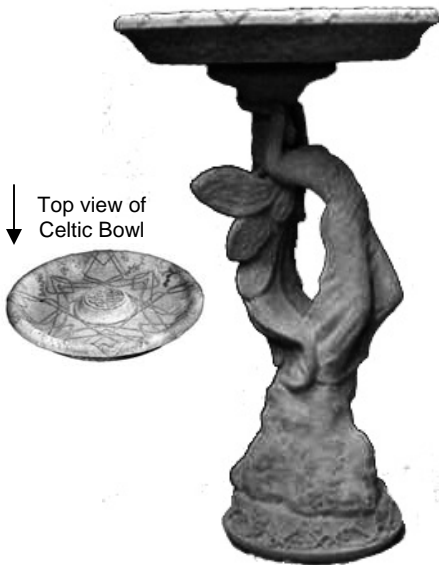

BIRD BATH PEDESTAL-  
Fern Leaf Large  
Height 27"

BIRD BATH PEDESTAL-  
Italian Medium  
Height 14"

BIRD BATH PEDESTAL-  
Italian Small  
Height 9"

↑  
Fits Small  
Empire Bowl Only

BIRD BATH PEDESTAL-  
Leaves with  
cherubs around the bottom  
Height 22"

BIRD BATH PEDESTAL-  
Ranki Arm  
Height 32"

BIRD BATH PEDESTAL-  
Square Corners  
Height 28"

BIRD BATH PEDESTAL-  
Straight Lined Medium  
Height 23"

BIRD BATH PEDESTAL-  
Swan Large  
Height 24"

BIRD BATH PEDESTAL-  
Swirled Large  
Height 21"

BIRD BATH PEDESTAL-  
Swirled Small  
Height 14"

BIRD BATH SET-Butterfly  
Height 17.5"

BIRD BATH SET-Detailed Squirrel Large  
Height 25"

BIRD BATH SET-Florida Sea Shell Large  
Height 30"

BIRD BATH SET-Garden Fairy with Celtic Bowl  
Height 29"

BIRD BATH SET-Garden Tools + Hat  
Height 38"

BIRD BATH SET-Italian Small  
Height 13"

BIRD BATH SET-Lady of the Sea  
Height 34"

BIRD BATH SET-  
Tree with Squirrel & Squirrel on Bowl  
Height 25"

BIRD BATH-Angel  
Height 15"