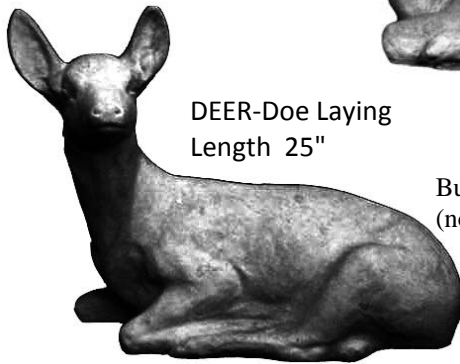

CHERUB-Sitting Extra Large  
Height 30"

CHERUB-Sitting Large  
Height 15"

CHERUB-Sleeping ©  
Length 9"

CHERUB-Standing Small  
Height 13"

CHERUB-with Bird  
Height 11"

CHERUB-with Dish  
Length 12"

CHERUB-with Gift  
Height 5"

CHERUB-with Nest  
Height 11"

CHERUB-with Pot  
Height 11"

CHERUB-with Windswept Wings  
Height 10"

COW-Laying Calf  
Length 19"

COW-Standing Large  
Height 24"

DEER-Doe Laying  
Length 25"

Buck sold with Antlers  
(not shown)

DEER-Doe Standing-Medium  
Height 26"

Buck sold with Antlers  
(not shown)

DEER-Fawn Laying  
Length 15"

DEER-Fawn Newborn  
Height 7"

DEER-Fawn Friends  
Height 7"

DESIGNER BLOCK-  
Cherubs on Rail  
Height 18"

DESIGNER BLOCK-  
Country Lane  
Height 18"

DESIGNER BLOCK-  
Covered Bridge  
Height 18"

DESIGNER BLOCK-  
Deer  
Height 18"

DESIGNER BLOCK-  
Grapes  
Height 18"

DESIGNER BLOCK-  
Hummingbirds  
Height 18"