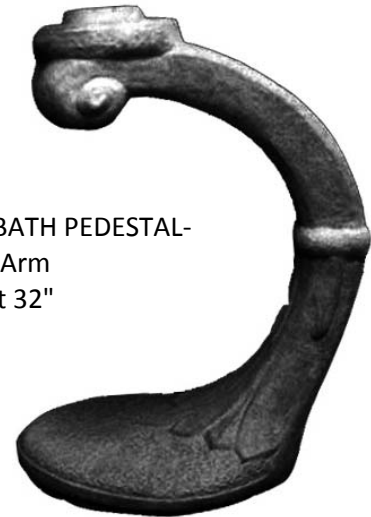

BIRD BATH BOWL-Empire Large  
Diameter 24"

BIRD BATH BOWL-Empire Small  
Diameter 17"

BIRD BATH BOWL-Serrated Large  
Diameter 24"

BIRD BATH BOWL-Shell Small  
Diameter 17"

BIRD BATH BOWL-Square Large  
Diameter 22"

All pedestals shown fit all Bird Bath Bowls on the opposite page unless otherwise noted.

BIRD BATH BOWL-Sunflower Large  
Diameter 21"

BIRD BATH BOWL-Tulip Large  
Diameter 24"

BIRD BATH PEDESTAL-  
Corinthian  
Height 24"

BIRD BATH PEDESTAL-  
Fern Leaf Large  
Height 27"

BIRD BATH PEDESTAL-  
Italian Medium  
Height 14"

BIRD BATH PEDESTAL-  
Italian Small  
Height 9"

↑  
Fits Small  
Empire Bowl Only

BIRD BATH PEDESTAL-  
Leaves with  
cherubs around the bottom  
Height 22"

BIRD BATH PEDESTAL-  
Ranki Arm  
Height 32"

BIRD BATH PEDESTAL-  
Square Corners  
Height 28"

BIRD BATH PEDESTAL-  
Straight Lined Medium  
Height 23"

BIRD BATH PEDESTAL-  
Swan Large  
Height 24"

BIRD BATH PEDESTAL-  
Swirled Large  
Height 21"