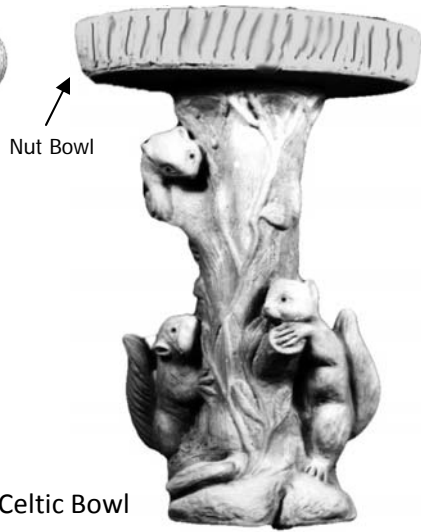

All pedestals shown fit all Bird Bath Bowls on the opposite page unless otherwise noted.

BIRD BATH BOWL-Sunflower Large  
Diameter 21"

BIRD BATH BOWL-Tulip Large  
Diameter 24"

BIRD BATH PEDESTAL-  
Corinthian  
Height 24"

BIRD BATH PEDESTAL-  
Fern Leaf Large  
Height 27"

BIRD BATH PEDESTAL-  
Italian Medium  
Height 14"

BIRD BATH PEDESTAL-  
Italian Small  
Height 9"

↑  
Fits Small  
Empire Bowl Only

BIRD BATH PEDESTAL-  
Leaves with  
cherubs around the bottom  
Height 22"

BIRD BATH PEDESTAL-  
Ranki Arm  
Height 32"

BIRD BATH PEDESTAL-  
Square Corners  
Height 28"

BIRD BATH PEDESTAL-  
Straight Lined Medium  
Height 23"

BIRD BATH PEDESTAL-  
Swan Large  
Height 24"

BIRD BATH PEDESTAL-  
Swirled Large  
Height 21"

BIRD BATH PEDESTAL-  
Swirled Small  
Height 14"

BIRD BATH SET-Butterfly  
Height 17.5"

BIRD BATH SET-Detailed Squirrel Large  
Height 25"

BIRD BATH SET-Florida Sea Shell Large  
Height 30"

BIRD BATH SET-Garden Fairy with Celtic Bowl  
Height 29"