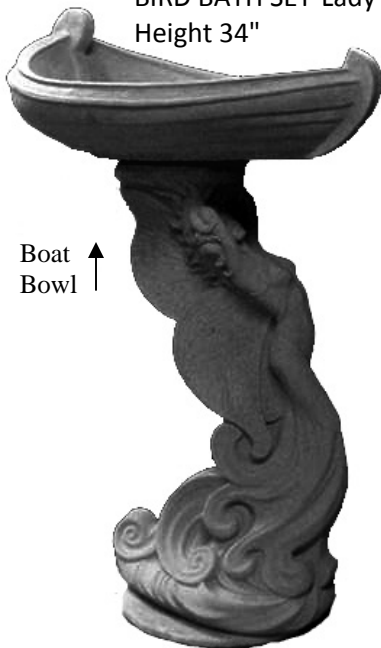

BIRD BATH PEDESTAL-  
Fern Leaf Large  
Height 27"

BIRD BATH PEDESTAL-  
Italian Medium  
Height 14"

BIRD BATH PEDESTAL-  
Italian Small  
Height 9"

↑  
Fits Small  
Empire Bowl Only

BIRD BATH PEDESTAL-  
Leaves with  
cherubs around the bottom  
Height 22"

BIRD BATH PEDESTAL-  
Ranki Arm  
Height 32"

BIRD BATH PEDESTAL-  
Square Corners  
Height 28"

BIRD BATH PEDESTAL-  
Straight Lined Medium  
Height 23"

BIRD BATH PEDESTAL-  
Swan Large  
Height 24"

BIRD BATH PEDESTAL-  
Swirled Large  
Height 21"

BIRD BATH PEDESTAL-  
Swirled Small  
Height 14"

BIRD BATH SET-Butterfly  
Height 17.5"

BIRD BATH SET-Detailed Squirrel Large  
Height 25"

BIRD BATH SET-Florida Sea Shell Large  
Height 30"

BIRD BATH SET-Garden Fairy with Celtic Bowl  
Height 29"

BIRD BATH SET-Garden Tools + Hat  
Height 38"

BIRD BATH SET-Italian Small  
Height 13"

BIRD BATH SET-Lady of the Sea  
Height 34"

BIRD BATH SET-  
Tree with Squirrel & Squirrel on Bowl  
Height 25"

BIRD BATH-Angel  
Height 15"