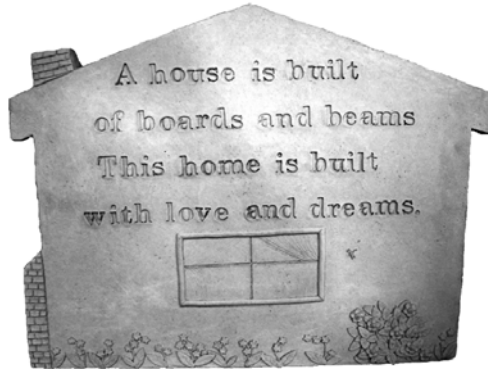

PLANTER-Strawberry Pot
Diameter 9" Height 15"

RABBIT-Bubba Small
Height 6"

RUSTIC POSTS-Small
Height 15"

STONE-A House is Built
Height 17" Width 19"

STONE-Airforce
Height 8" Width 12"

STONE-Army
Height 8" Width 12"