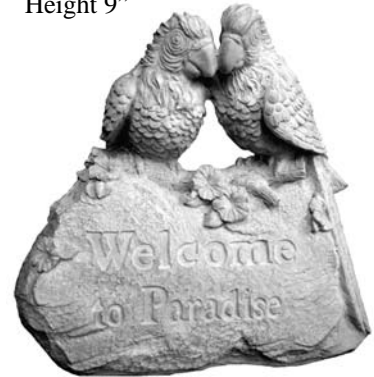

Two Styles

ROCK-Welcome to our Garden with
Frogs Large
Height 18"

ROCK-Welcome to my Garden
Height 6"

ROCK-Welcome to Paradise
Height 9"

ROCK-Welcome Wing
Height 11"

Verse says: "Until you spread your wings, you will have no idea how far you can fly"

SKUNK
Length 10"

SNOWMAN-Detailed Small
Height 9"

SNOWMAN-Holding Snowball Medium
Height 16"

SNAIL-with Lady Bug
Height 6"

SNOWMAN-with Broom Large
Height 24"

SOLDIER-Fallen Soldier Memorial
Height 29 "

SOLDIER-Fallen Soldier Memorial Small
Height 22"