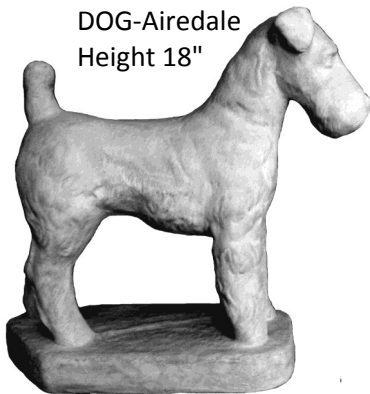

DESIGNER BLOCK-
Tile Block Large
Width 18"

DESIGNER BLOCK-
Tile Block Small
Width 9" X Length 18"

DESIGNER BLOCK-
Water Mill
Width 18"

DESIGNER BLOCK-
Welcome to our Garden
Width 18"

DOG-Airedale
Height 18"

DOG-Basset
Height 7"

DOG-Beagle
Height 15 "

DOG-Bloodhound Sleeping
Length 18"

DOG-Border Collie or
Australian Shepherd
Height 26"

DOG-Boston Terrier
Height 15 "

DOG-Boxer Sitting
Height 13"

DOG-Boxer Laying
Length 20"