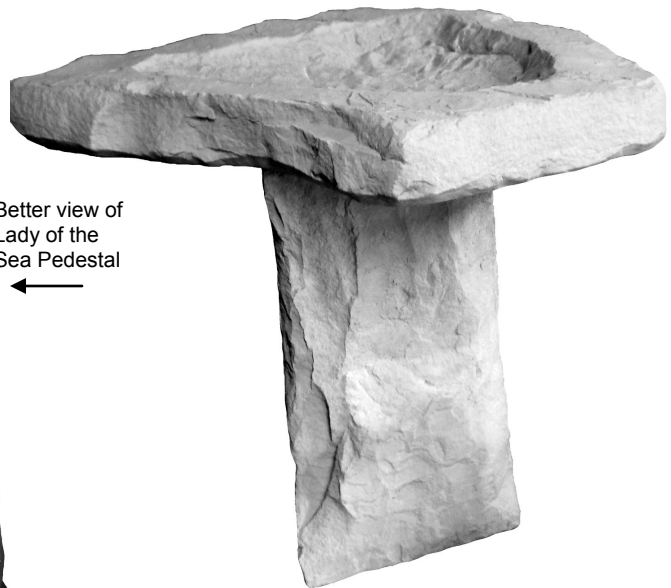

BIRD BATH PEDESTAL-
Straight Lined Medium
Height 23"

BIRD BATH PEDESTAL-
Swan Large
Height 24"

BIRD BATH PEDESTAL-
Swirled Large
Height 21"

BIRD BATH PEDESTAL-
Swirled Small
Height 14"

BIRD BATH SET-Butterfly
Height 17.5"

BIRD BATH SET-Detailed Squirrel Large
with Bark Bowl
Height 25"

BIRD BATH SET-Florida Sea Shell Large
Height 30"

BIRD BATH SET-Garden Fairy with Celtic Knot Bowl
Height 29"

BIRD BATH SET-Garden Tools with Hat Bowl
Height 38"

BIRD BATH SET-Italian Small
Height 13"

BIRD BATH SET-Lady of the Sea with Boat Bowl
Height 34"

BIRD BATH SET-Sandstone
Height 25"

BIRD BATH SET-Scalloped
Height 23"

BIRD BATH SET-Three Angel
Height 21"

BIRD BATH SET-
Tree with Squirrel with Squirrel Bowl
Height 25"