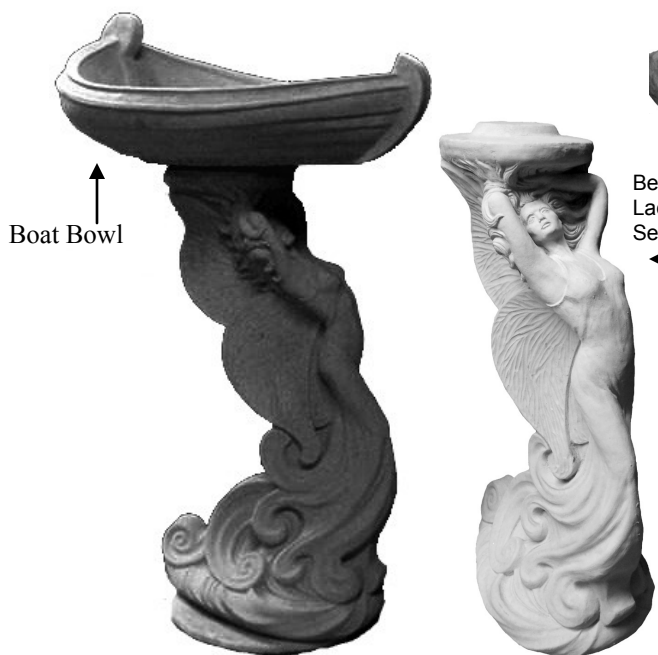

BIRD BATH PEDESTAL-
Italian Medium
Height 14"

BIRD BATH PEDESTAL-
Italian Small
Height 9"

BIRD BATH PEDESTAL-
Leaves with
Cherubs Around the Bottom

BIRD BATH PEDESTAL-
Ranki Arm
Height 32"

BIRD BATH PEDESTAL-
Square Corners
Height 28"

BIRD BATH PEDESTAL-
Straight Lined Medium
Height 23"

BIRD BATH PEDESTAL-
Swan Large
Height 24"

BIRD BATH PEDESTAL-
Swirled Large
Height 21"

BIRD BATH PEDESTAL-
Swirled Small
Height 14"

BIRD BATH SET-Butterfly
Height 17.5"

BIRD BATH SET-Detailed Squirrel Large
with Bark Bowl
Height 25"

BIRD BATH SET-Florida Sea Shell Large
Height 30"

BIRD BATH SET-Garden Fairy with Celtic Knot Bowl
Height 29"

BIRD BATH SET-Garden Tools with Hat Bowl
Height 38"

BIRD BATH SET-Italian Small
Height 13"

BIRD BATH SET-Lady of the Sea with Boat Bowl
Height 34"

BIRD BATH SET-Sandstone
Height 25"

BIRD BATH SET-Scalloped
Height 23"

BIRD BATH SET-Three Angel
Height 21"

BIRD BATH SET-
Tree with Squirrel with Squirrel Bowl
Height 25"